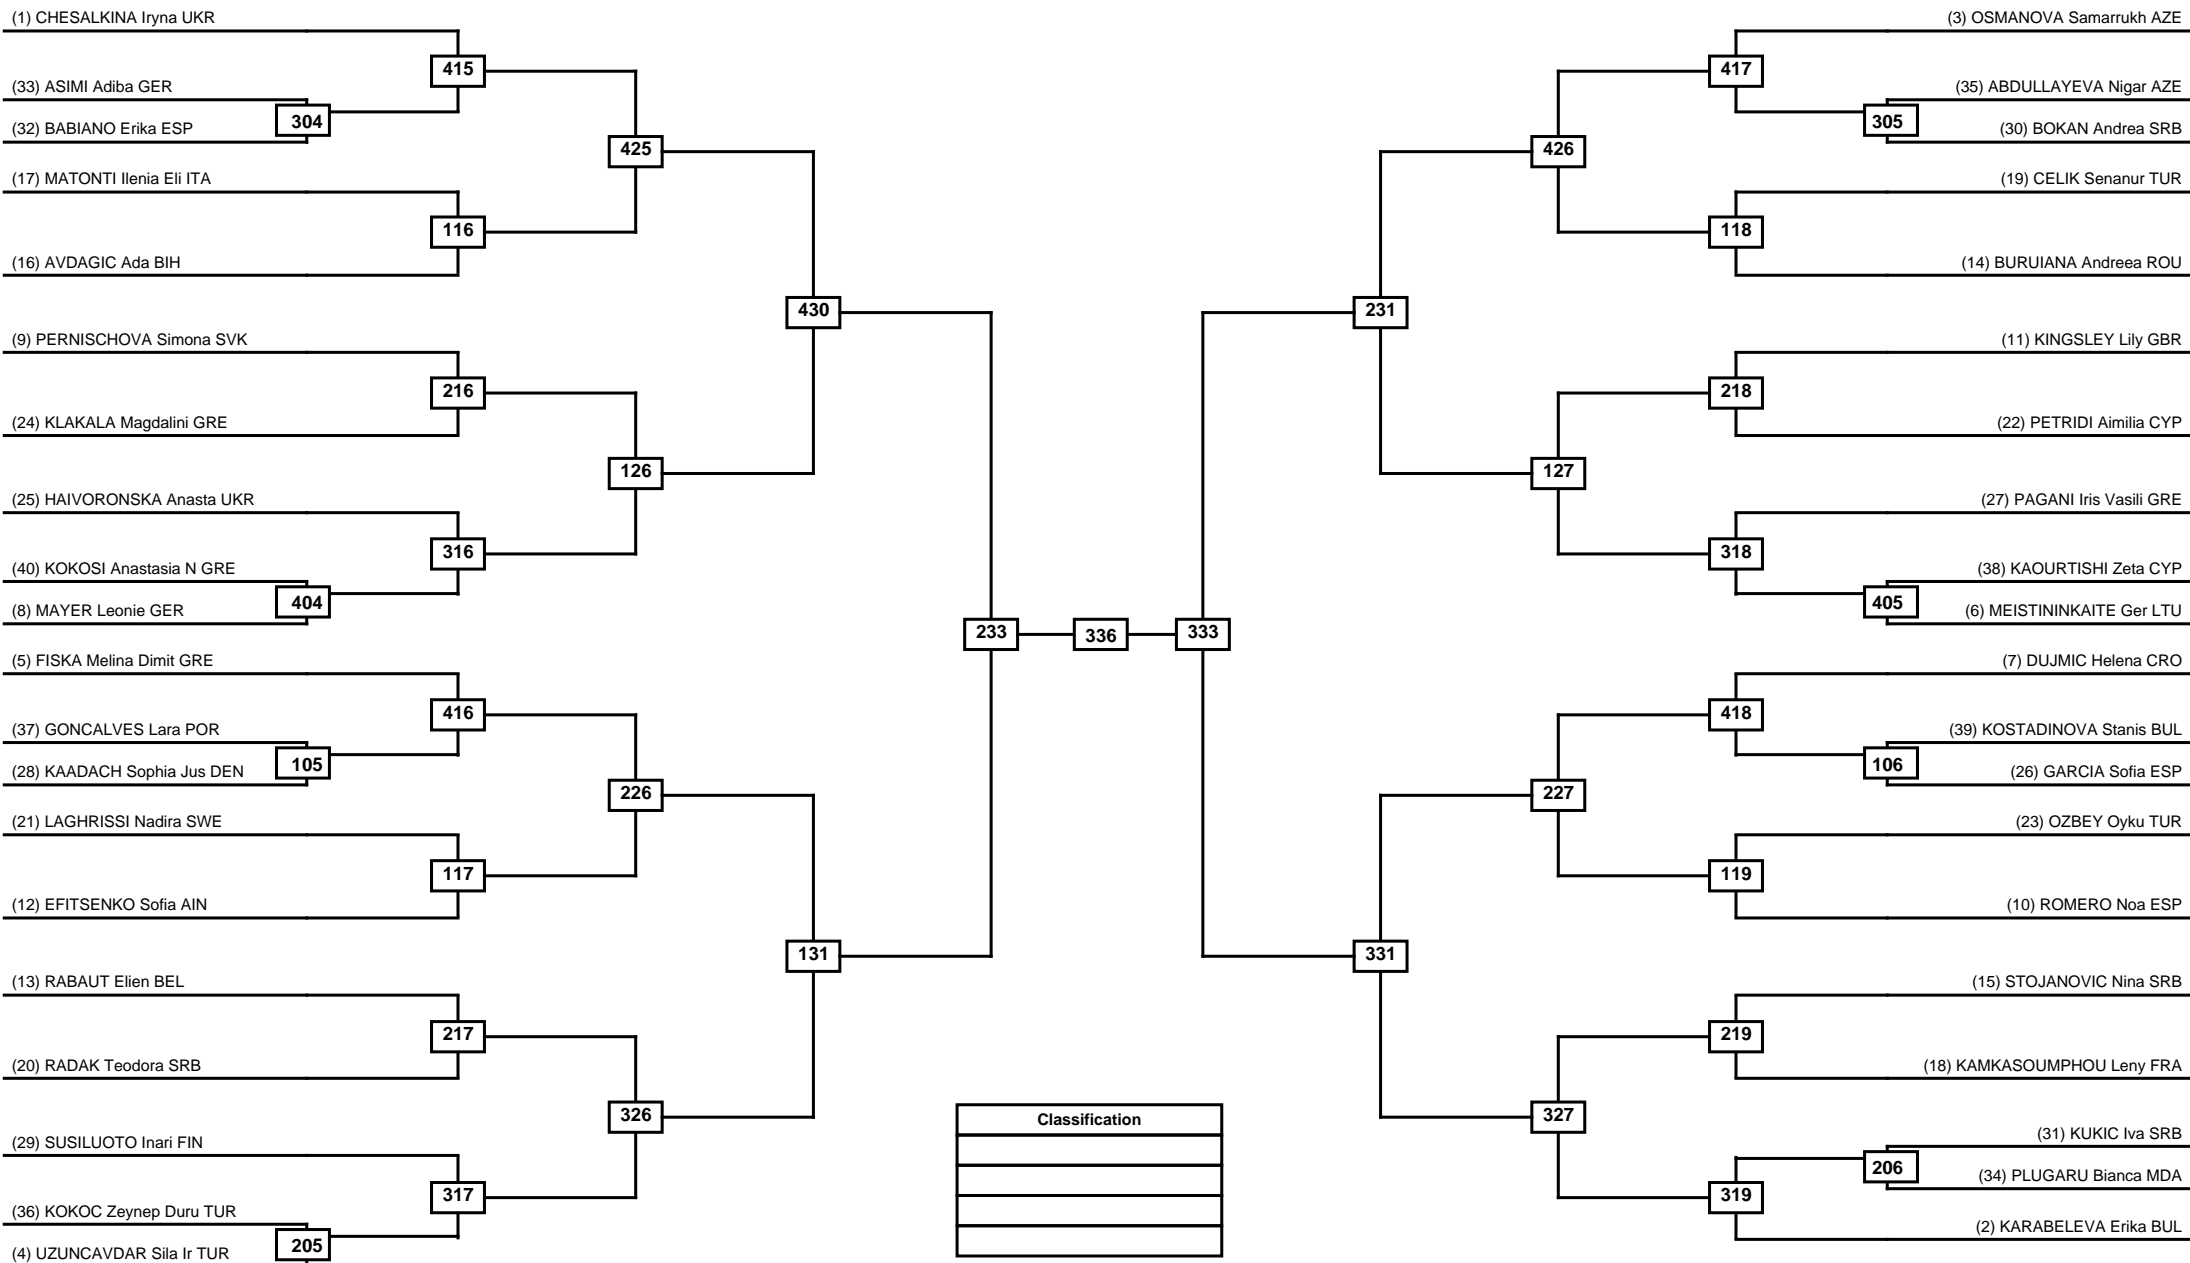

Round of 32 Round of 16 Quarterfinals Semifinals Final Semifinals Quarterfinals Round of 16 Round of 32

Classification

LEGEND RSC: Win by Referee stops contest WDR: Win by Withdrawal DQB: Win by Disqualification for Unsportsmanlike behavior
 (x)Seed PFT: Win by Final score DSQ: Win by Disqualification R: Round

Round of 64 Round of 32 Round of 16 Quarterfinals Semifinals Final Semifinals Quarterfinals Round of 16 Round of 32 Round of 64

LEGEND RSC: Win by Referee stops contest WDR: Win by Withdrawal DQB: Win by Disqualification for Unsportsmanlike behavior
 (x)Seed PFT: Win by Final score DSQ: Win by Disqualification R: Round