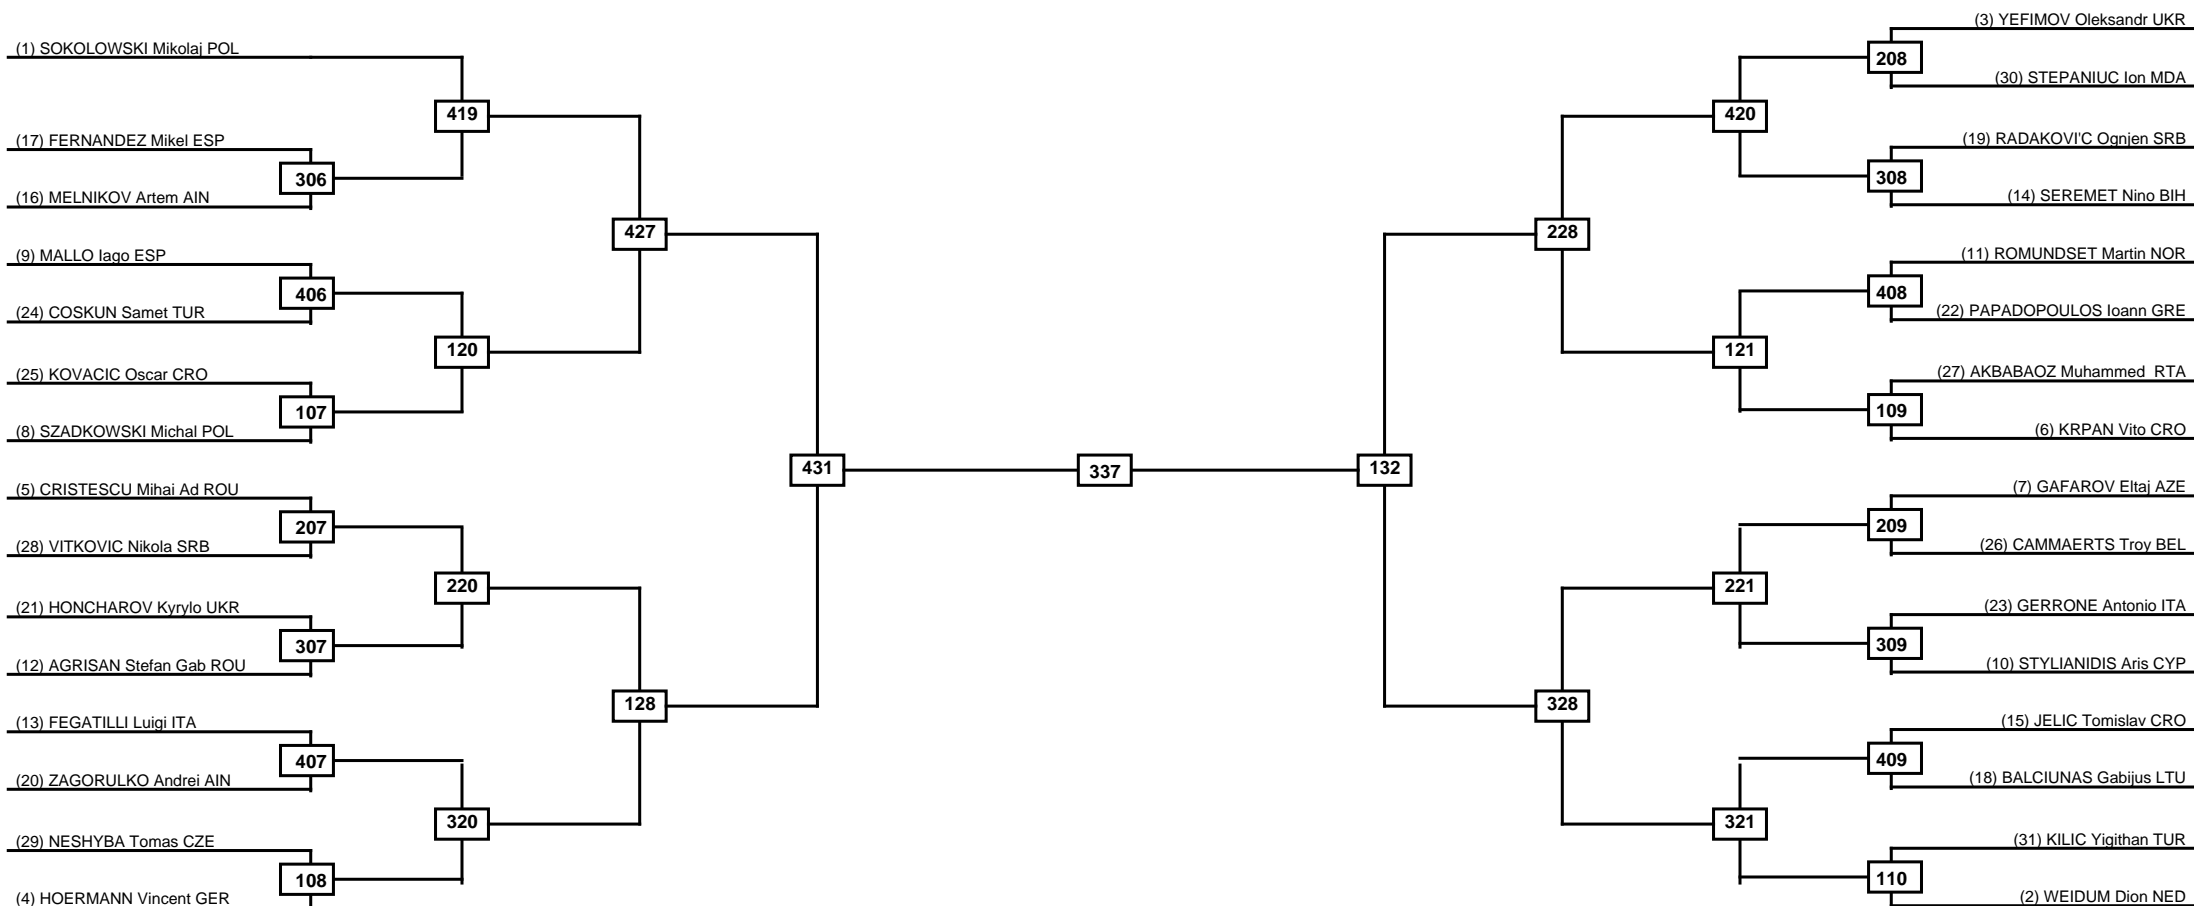

Round of 32 Round of 16 Quarterfinals Semifinals Final Semifinals Quarterfinals Round of 16 Round of 32

Classification

LEGEND RSC: Win by Referee stops contest WDR: Win by Withdrawal DQB: Win by Disqualification for Unsportsmanlike behavior
 (x)Seed PFT: Win by Final score DSQ: Win by Disqualification R: Round

Round of 64 Round of 32 Round of 16 Quarterfinals Semifinals Final Semifinals Quarterfinals Round of 16 Round of 32 Round of 64

LEGEND RSC: Win by Referee stops contest WDR: Win by Withdrawal DQB: Win by Disqualification for Unsportsmanlike behavior
 (x)Seed PFT: Win by Final score DSQ: Win by Disqualification R: Round