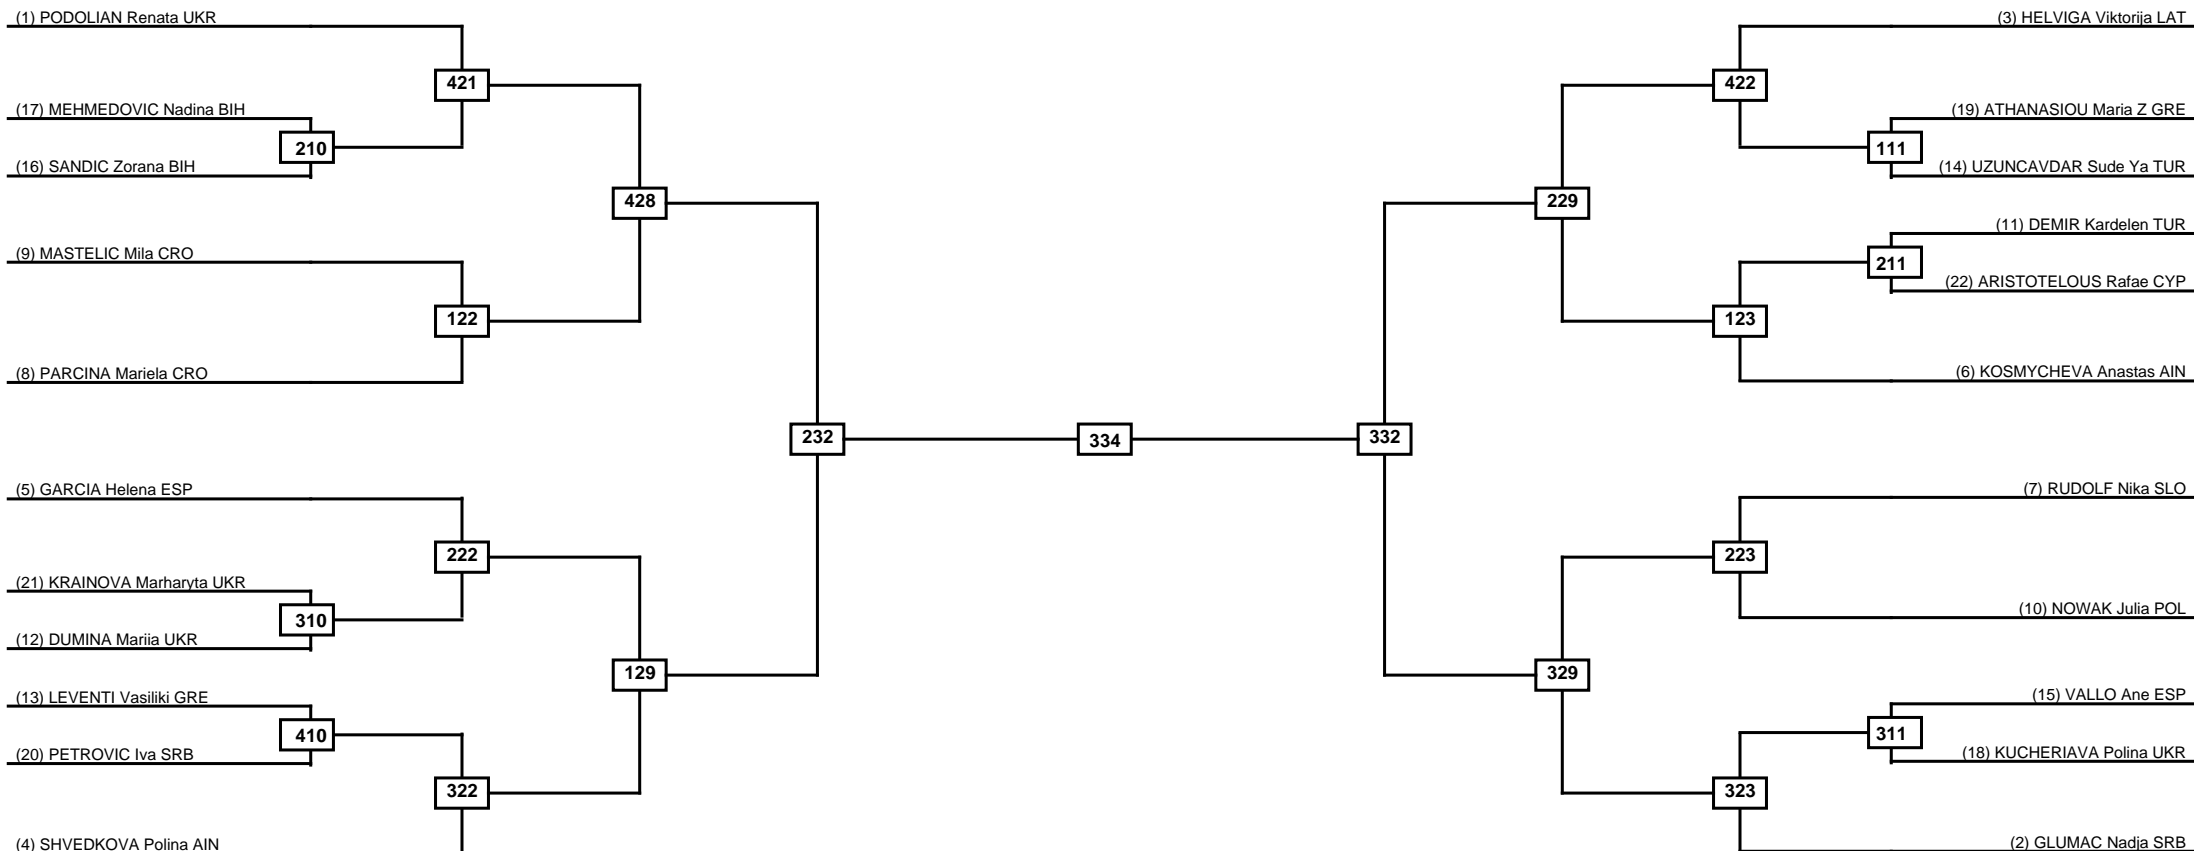

Round of 32 Round of 16 Quarterfinals Semifinals Final Semifinals Quarterfinals Round of 16 Round of 32

Classification

LEGEND RSC: Win by Referee stops contest WDR: Win by Withdrawal DQB: Win by Disqualification for Unsportsmanlike behavior
 (x)Seed PFT: Win by Final score DSQ: Win by Disqualification R: Round

Round of 64 Round of 32 Round of 16 Quarterfinals Semifinals Final Semifinals Quarterfinals Round of 16 Round of 32 Round of 64

LEGEND RSC: Win by Referee stops contest WDR: Win by Withdrawal DQB: Win by Disqualification for Unsportsmanlike behavior
 (x)Seed PFT: Win by Final score DSQ: Win by Disqualification R: Round