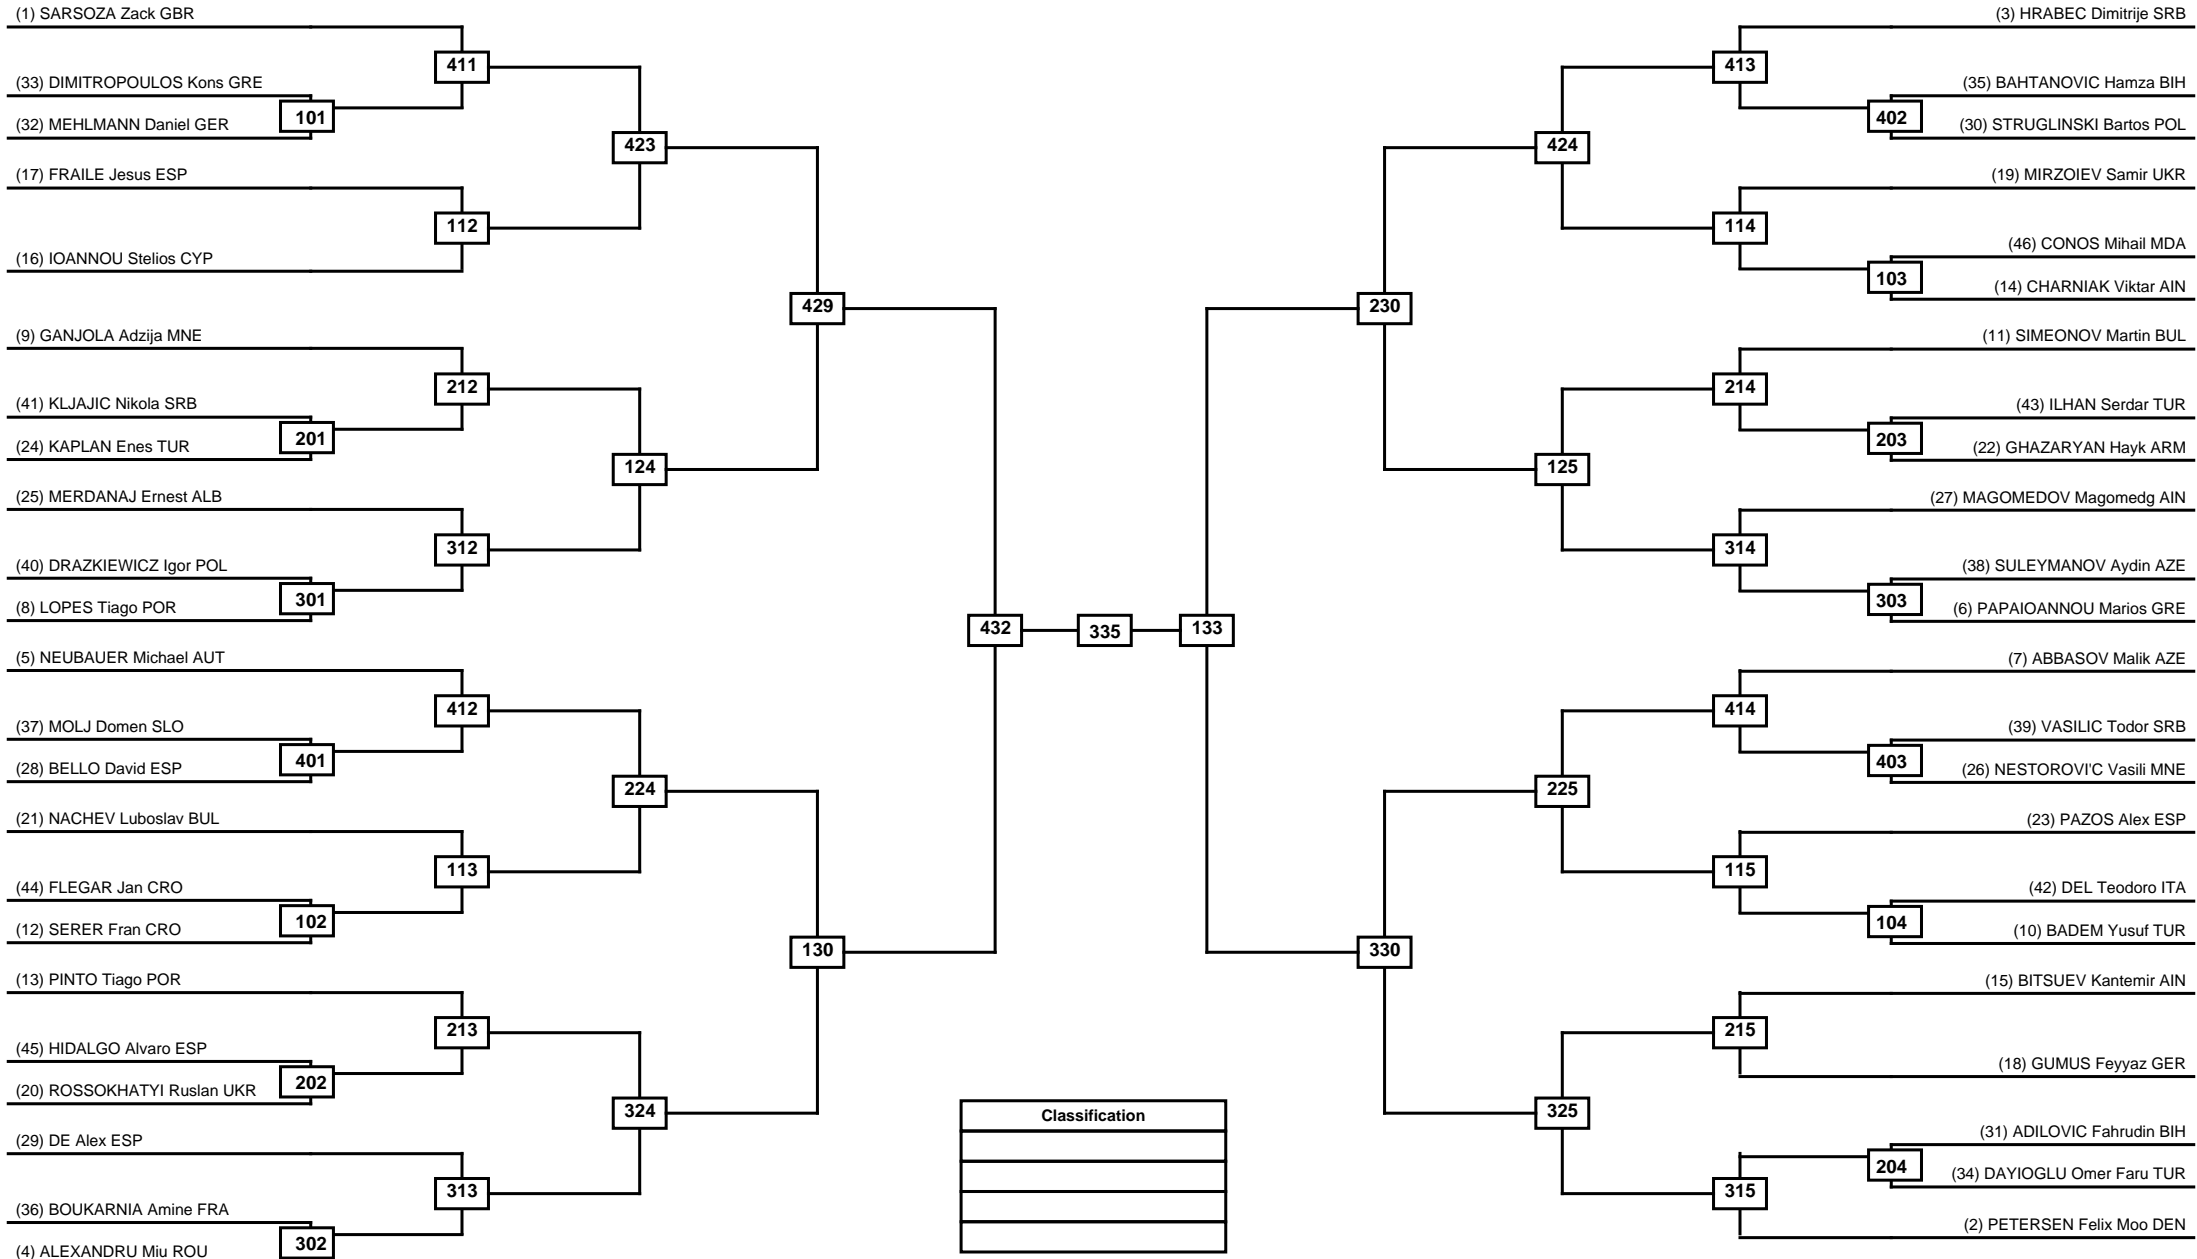

Round of 32 Round of 16 Quarterfinals Semifinals Final Semifinals Quarterfinals Round of 16 Round of 32

Classification

LEGEND RSC: Win by Referee stops contest WDR: Win by Withdrawal DQB: Win by Disqualification for Unsportsmanlike behavior
 (x)Seed PFT: Win by Final score DSQ: Win by Disqualification R: Round

Round of 64 Round of 32 Round of 16 Quarterfinals Semifinals Final Semifinals Quarterfinals Round of 16 Round of 32 Round of 64

LEGEND RSC: Win by Referee stops contest WDR: Win by Withdrawal DQB: Win by Disqualification for Unsportsmanlike behavior
 (x)Seed PFT: Win by Final score DSQ: Win by Disqualification R: Round