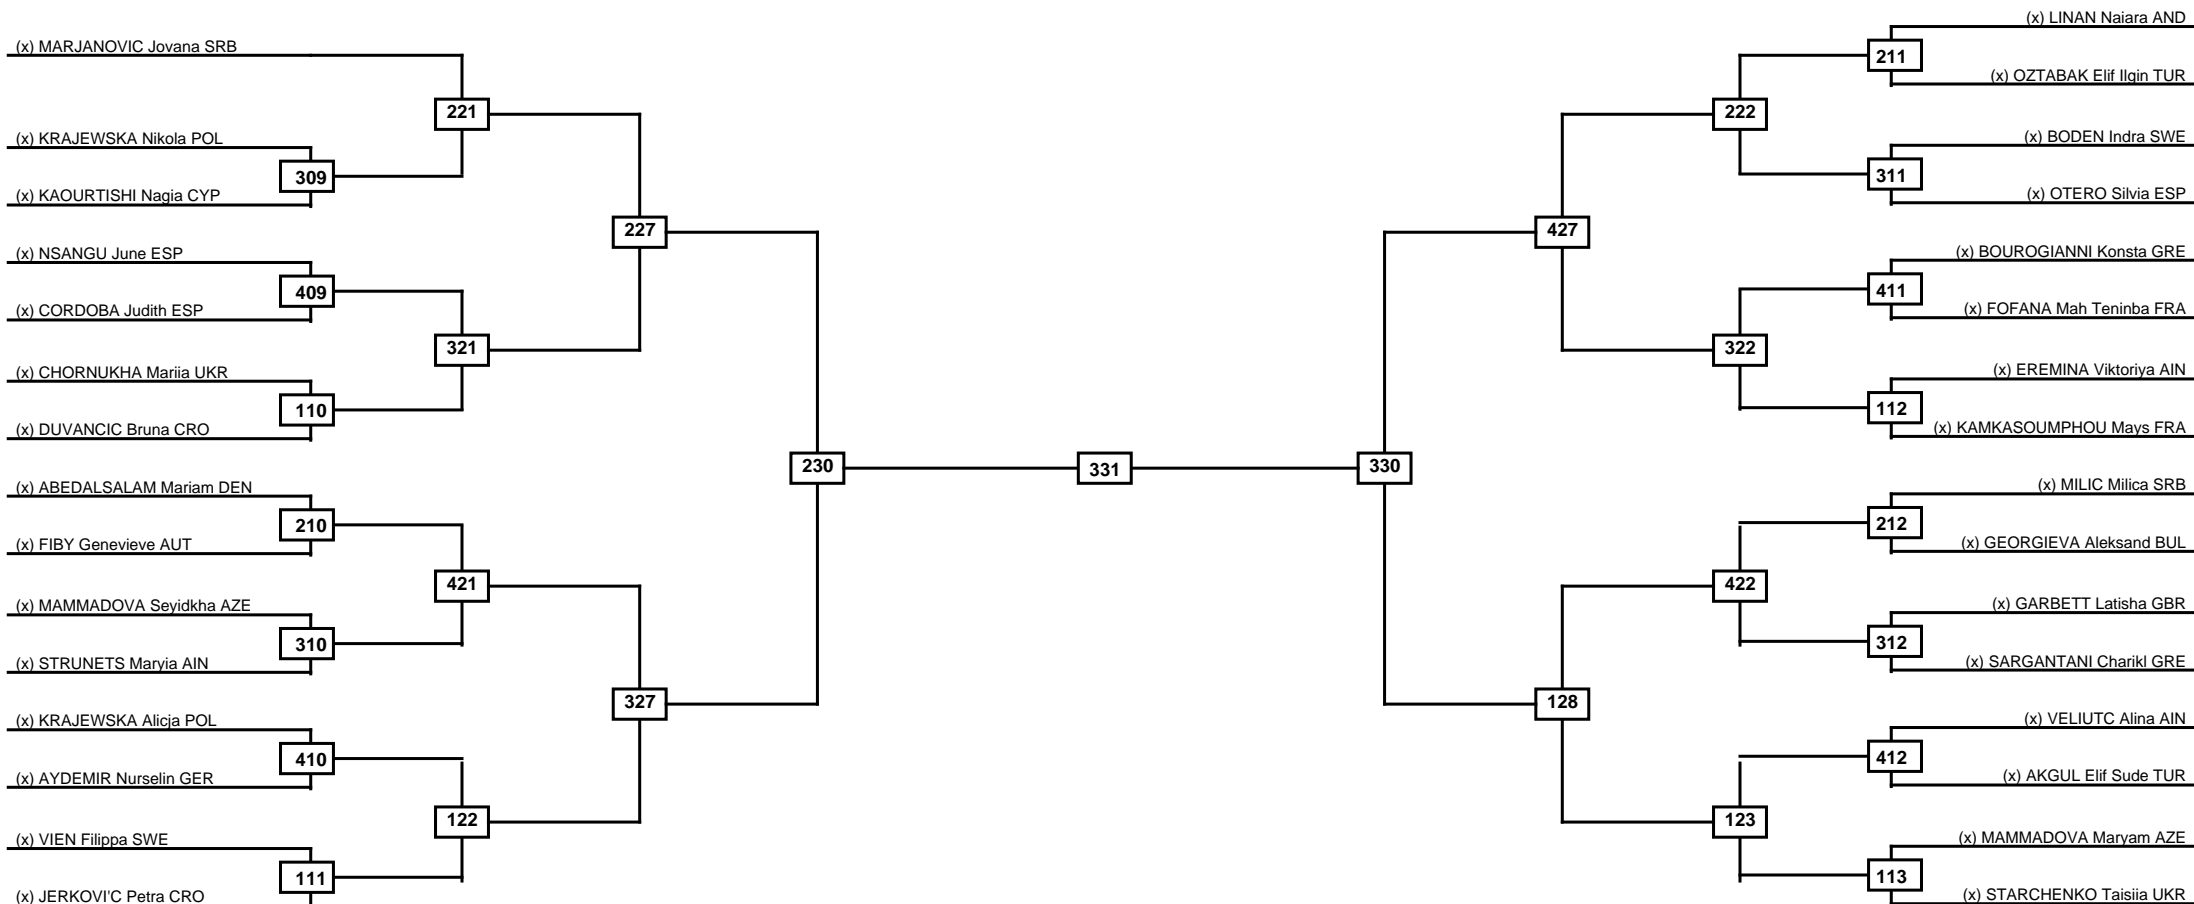

Round of 32 Round of 16 Quarterfinals Semifinals Final Semifinals Quarterfinals Round of 16 Round of 32

Classification

LEGEND RSC: Win by Referee stops contest WDR: Win by Withdrawal DQB: Win by Disqualification for Unsportsmanlike behavior
 (x)Seed PFT: Win by Final score DSQ: Win by Disqualification R: Round

Round of 64 Round of 32 Round of 16 Quarterfinals Semifinals Final Semifinals Quarterfinals Round of 16 Round of 32 Round of 64

LEGEND RSC: Win by Referee stops contest WDR: Win by Withdrawal DQB: Win by Disqualification for Unsportsmanlike behavior
 (x)Seed PFT: Win by Final score DSQ: Win by Disqualification R: Round