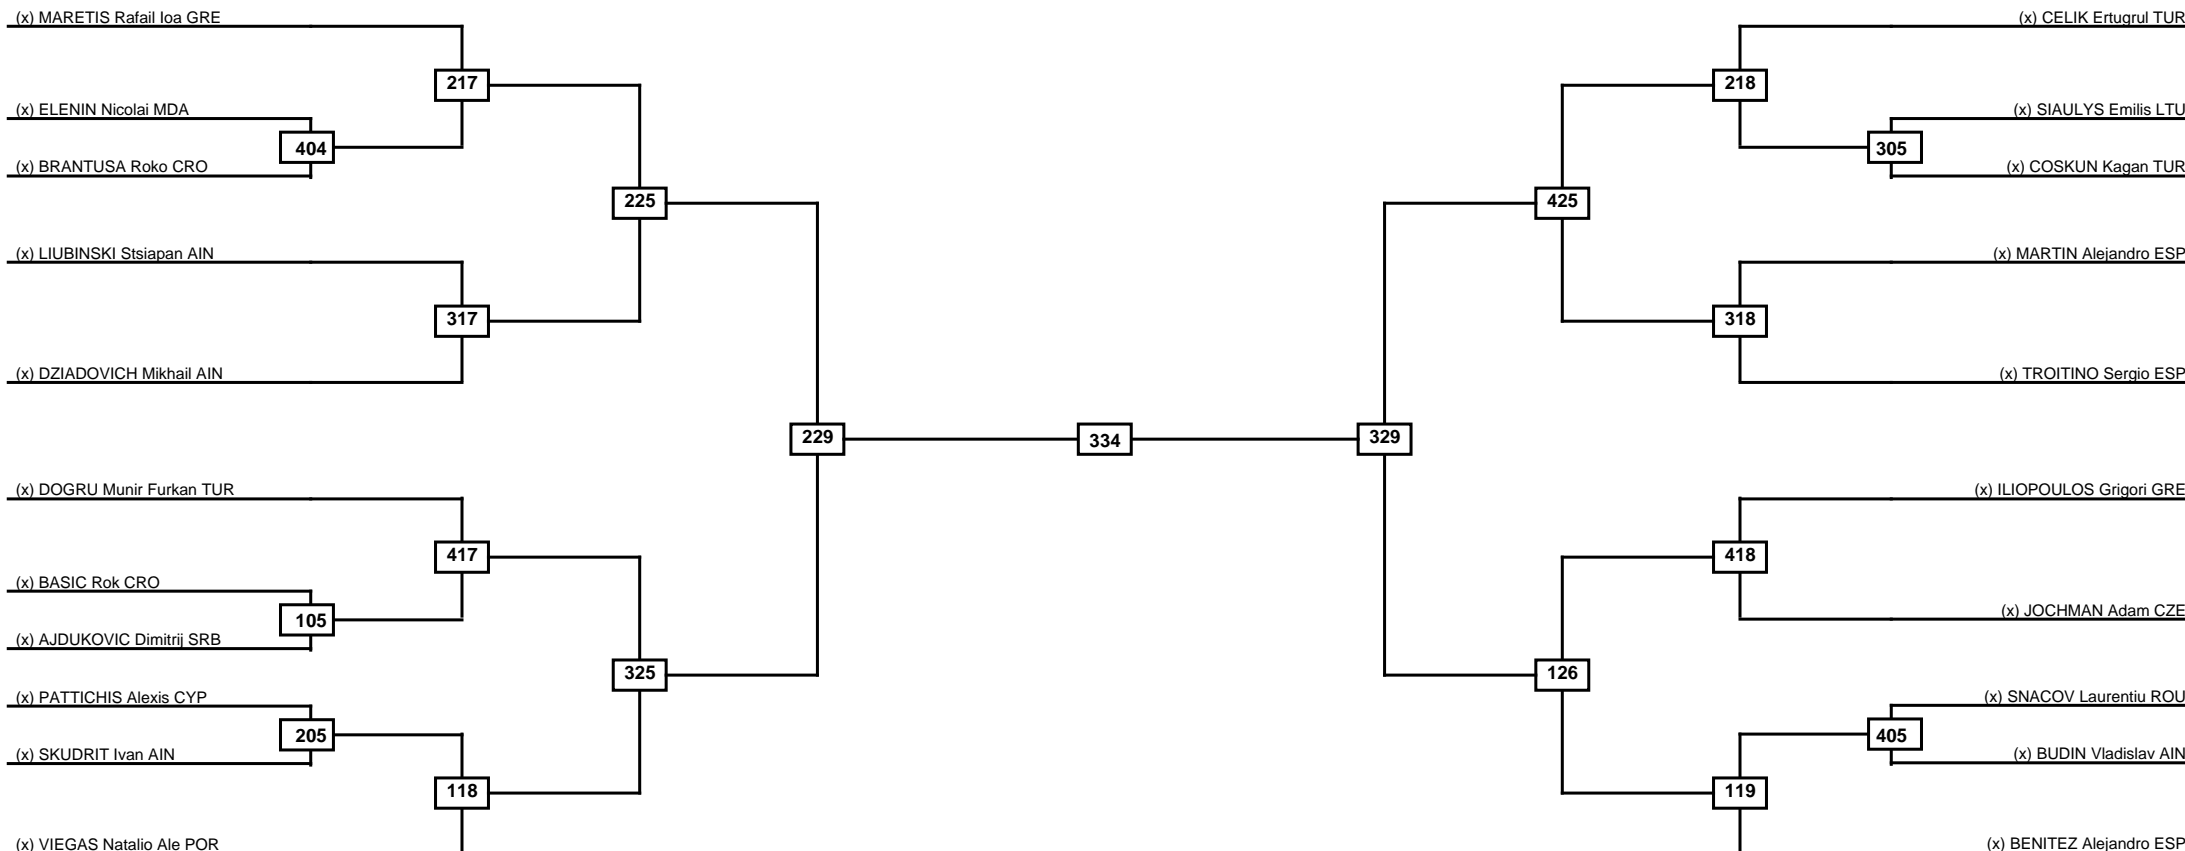

Round of 32 Round of 16 Quarterfinals Semifinals Final Semifinals Quarterfinals Round of 16 Round of 32

Classification

LEGEND RSC: Win by Referee stops contest WDR: Win by Withdrawal DQB: Win by Disqualification for Unsportsmanlike behavior
 (x)Seed PFT: Win by Final score DSQ: Win by Disqualification R: Round

Round of 64 Round of 32 Round of 16 Quarterfinals Semifinals Final Semifinals Quarterfinals Round of 16 Round of 32 Round of 64

LEGEND RSC: Win by Referee stops contest WDR: Win by Withdrawal DQB: Win by Disqualification for Unsportsmanlike behavior
 (x)Seed PFT: Win by Final score DSQ: Win by Disqualification R: Round