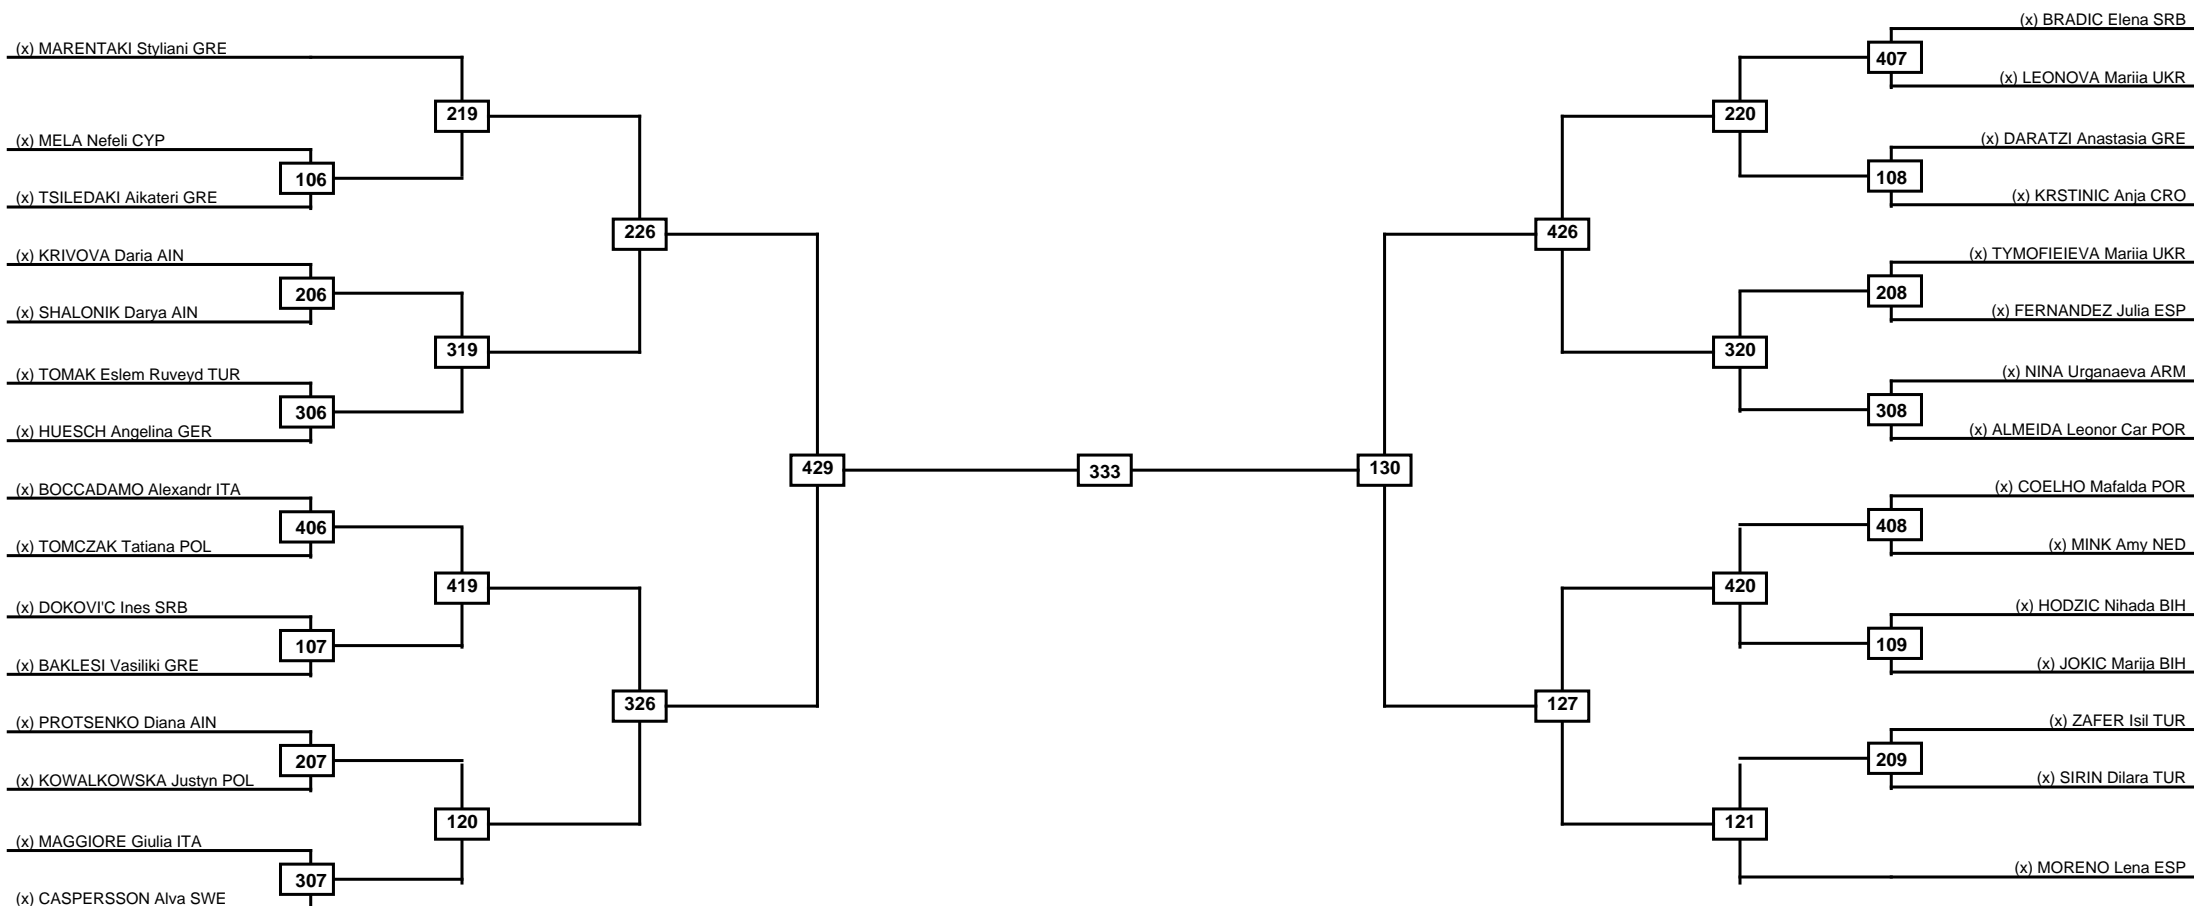

Round of 32 Round of 16 Quarterfinals Semifinals Final Semifinals Quarterfinals Round of 16 Round of 32

Classification

LEGEND RSC: Win by Referee stops contest WDR: Win by Withdrawal DQB: Win by Disqualification for Unsportsmanlike behavior
 (x)Seed PFT: Win by Final score DSQ: Win by Disqualification R: Round

Round of 64 Round of 32 Round of 16 Quarterfinals Semifinals Final Semifinals Quarterfinals Round of 16 Round of 32 Round of 64

LEGEND RSC: Win by Referee stops contest WDR: Win by Withdrawal DQB: Win by Disqualification for Unsportsmanlike behavior
 (x)Seed PFT: Win by Final score DSQ: Win by Disqualification R: Round