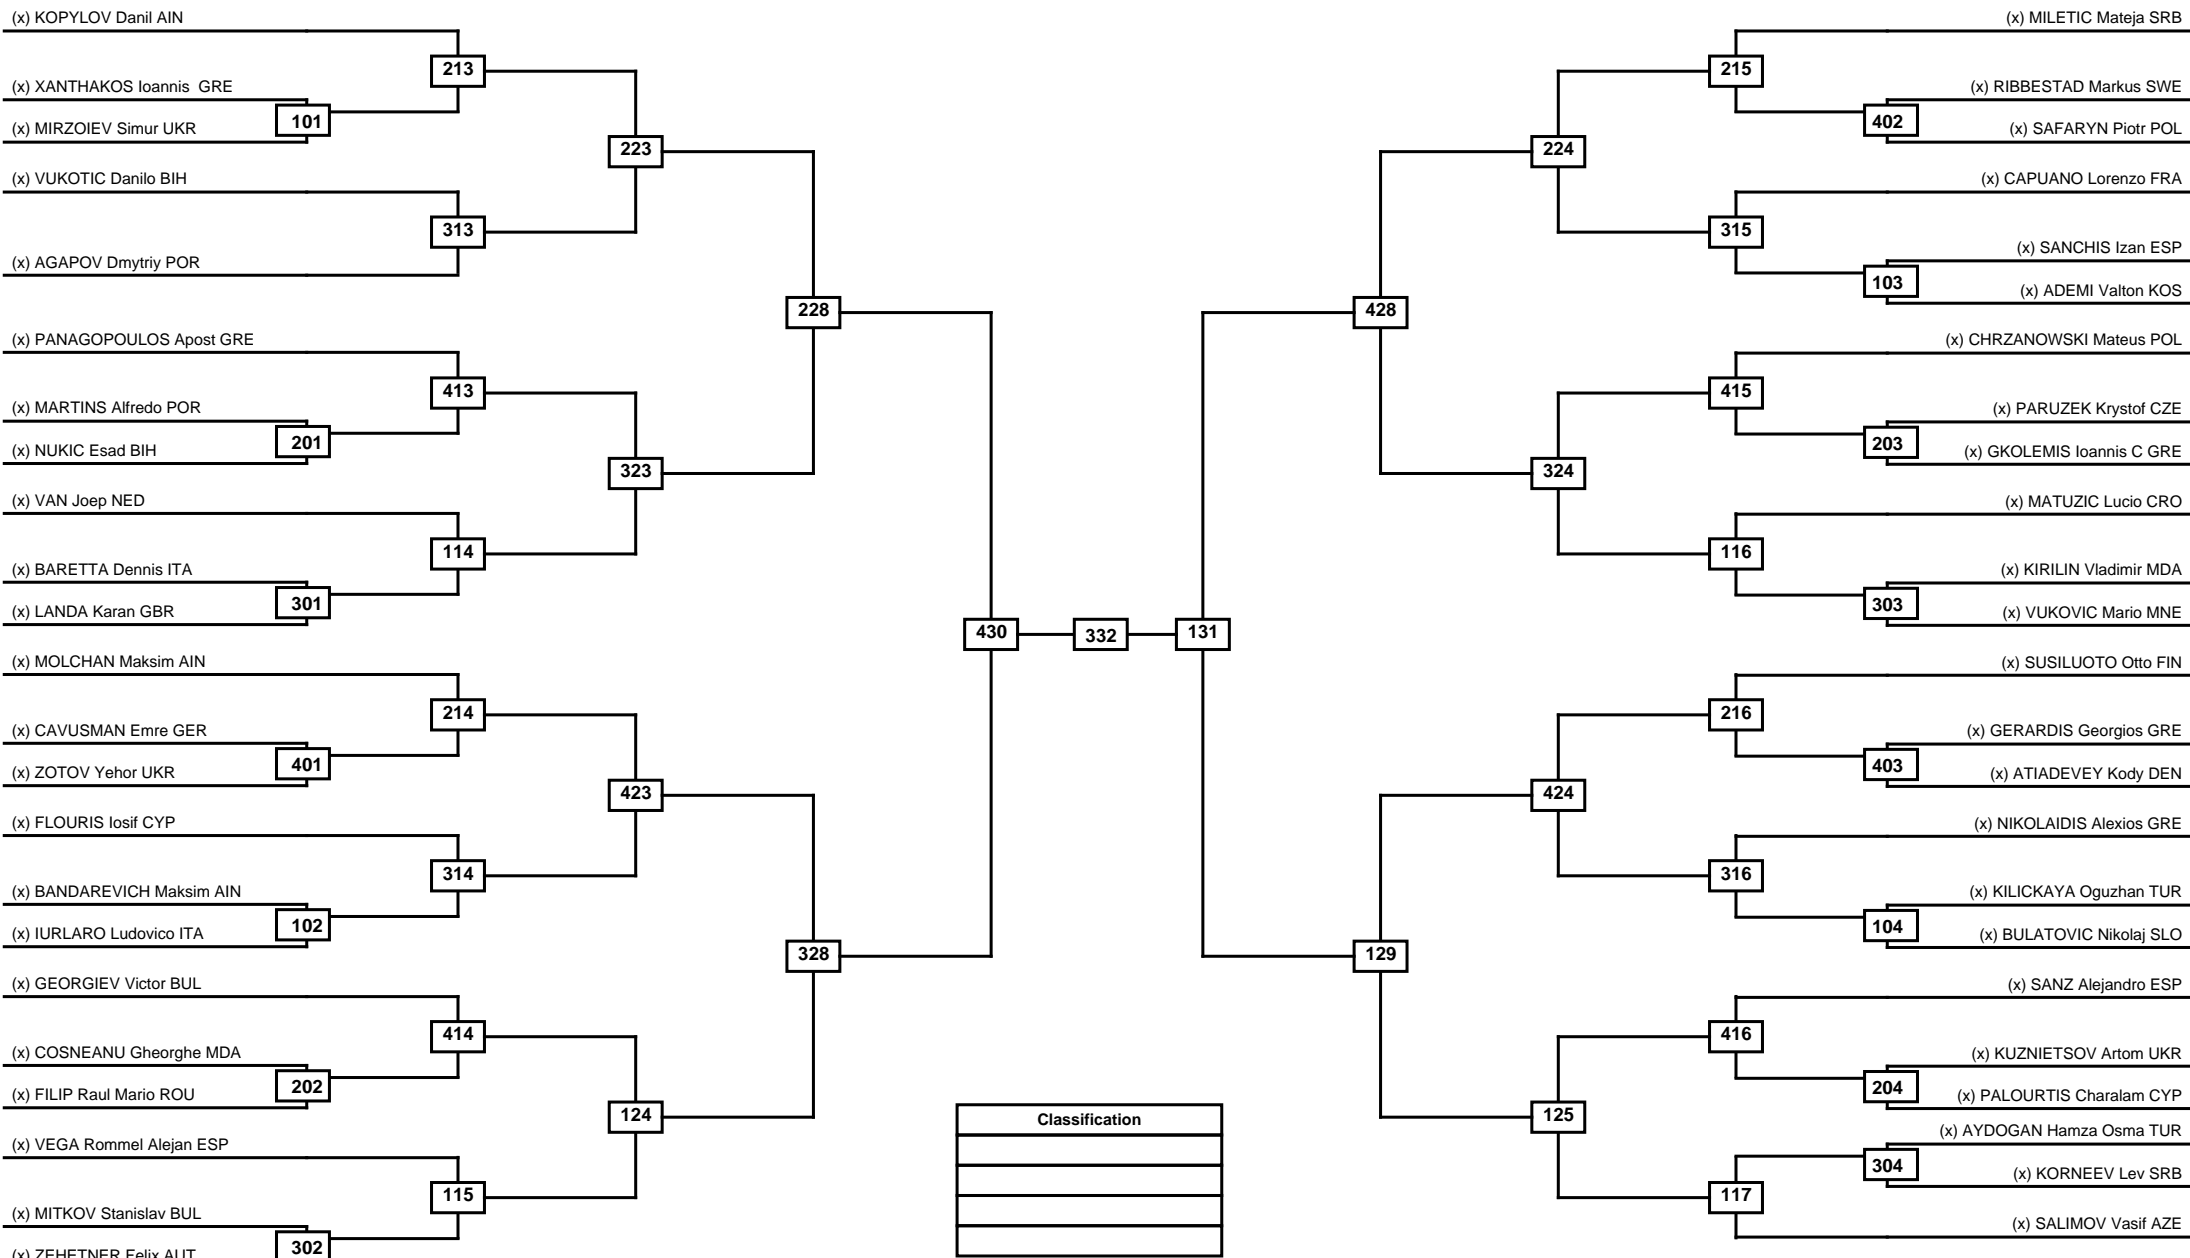

Round of 32 Round of 16 Quarterfinals Semifinals Final Semifinals Quarterfinals Round of 16 Round of 32

Classification

LEGEND RSC: Win by Referee stops contest WDR: Win by Withdrawal DQB: Win by Disqualification for Unsportsmanlike behavior
 (x)Seed PFT: Win by Final score DSQ: Win by Disqualification R: Round

Round of 64 Round of 32 Round of 16 Quarterfinals Semifinals Final Semifinals Quarterfinals Round of 16 Round of 32 Round of 64

LEGEND RSC: Win by Referee stops contest WDR: Win by Withdrawal DQB: Win by Disqualification for Unsportsmanlike behavior
 (x)Seed PFT: Win by Final score DSQ: Win by Disqualification R: Round